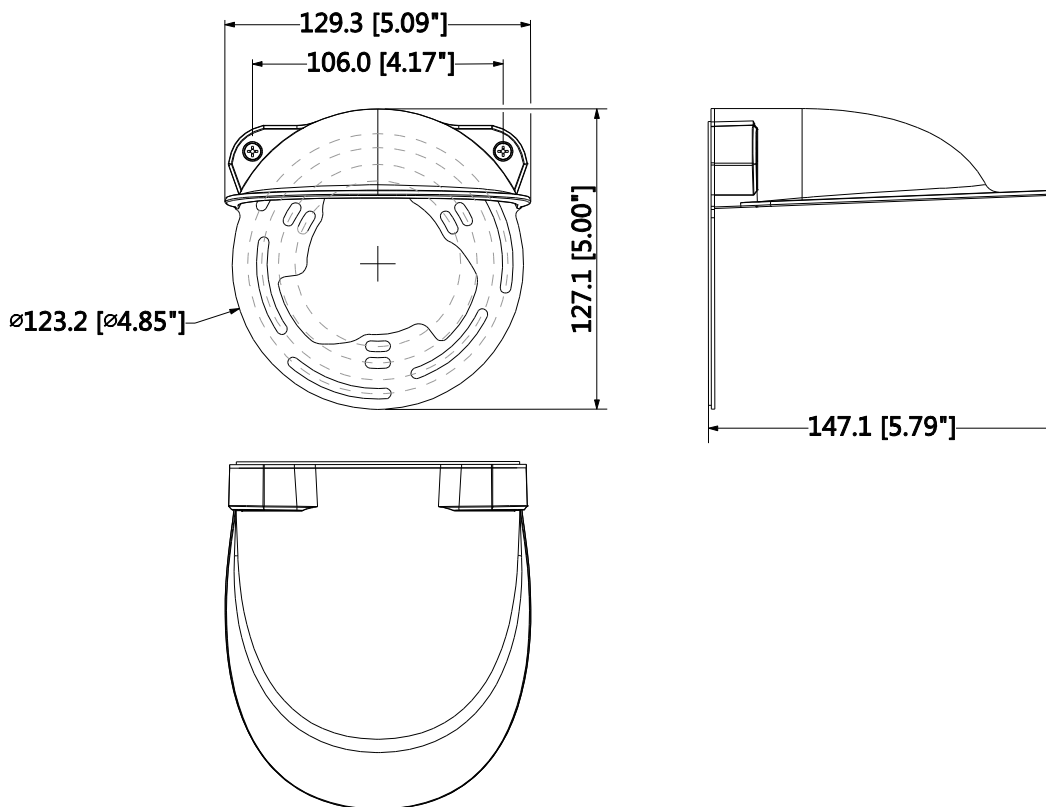

DH-PFA200W

Rain Shade of Dome Camera

Features

- Material: Aluminum & SGCC
- Rain shade of dome camera or with junction box
- Neat & Integrated design

Technical Specifications

Model	DH-PFA200W
General	
Material	Aluminum & SGCC
Dimension (W x H x D)	129.3mmx127mmx147mm(5.09"x5"x5.79")
Weight	0.25kg(0.55lb)
Load Bearing	N/A
Color	White
Operating Temperature	-40°C ~60°C(-40°F ~140°F)
Humidity	0~90% RH
Applicable Model	Please see "Accessory Selection"

Order Information

Type	Part Number	Description
Camera mount	DH-PFA200W	Rain shade _ Dahua brand
	PFA200W	Rain shade _Neutral, no brand

Dimensions (mm/inch)

Application

Package Information

- Rain shade *1
- Mounting plate *1
- M4X10 screw *2

Package data	
Box Dimension	154mmx145mmx79mm (6.06"x5.71"x3.11")
Box Weight	0.3kg (0.66lb)
Protective Box Dimension	633mmx407mmx315mm (24.92"x16.02"x12.4")
Box In Protective Box	40 In 1